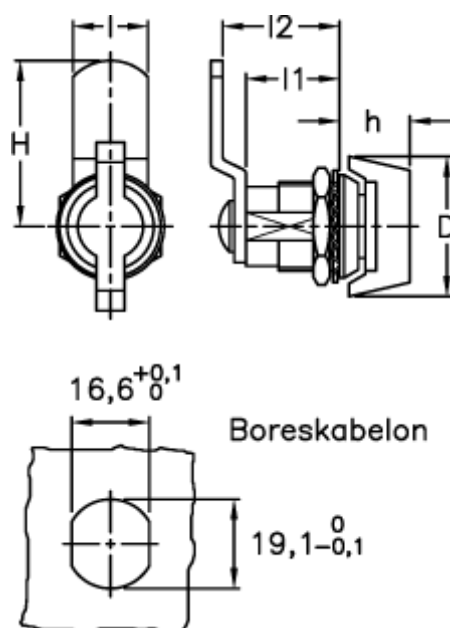

Data Sheet

Article number: 2310421213

Description: E+G Latch w/knob
CM.36-25

Measures

D = 30

H = 35.5

h = 15

l = 16

l1 = 20

l2 = 25